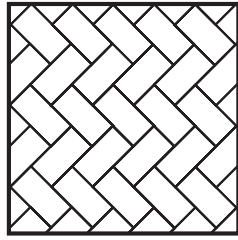

PAVER PATTERNS

BRIKSTONE

90° Herringbone

45° Herringbone

Basketweave

Running Bond

COTTAGESTONE

90° Herringbone
(6"x9" only)

90° Mod. Herringbone
(6"x6" + 6"x9")
75% 6x9, 25% 6x6

Running Bond
(6"x9" only)

Running Bond
(6"x6" + 6"x9")
60% 6x9, 40% 6x6

I-Pattern
(6"x6" + 6"x9")
75% 6x9, 25% 6x6

KINGSLAND

Random

EPICSTONE

Random