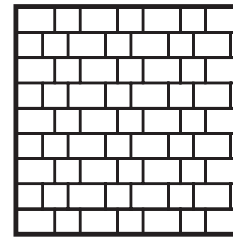

PAVER PATTERNS

BRIKSTONE

90° Herringbone

45° Herringbone

Basketweave

Running Bond

COTTAGESTONE

90° Herringbone
(6"x9" only)

90° Mod. Herringbone
(6"x6" + 6"x9")
75% 6x9, 25% 6x6

Running Bond
(6"x9" only)

Running Bond
(6"x6" + 6"x9")
60% 6x9, 40% 6x6

I-Pattern
(6"x6" + 6"x9")
75% 6x9, 25% 6x6

KINGSLAND

Random

EPICSTONE

Random