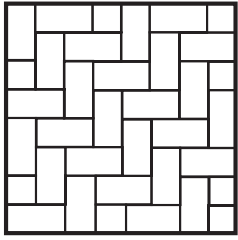

PAVER PATTERNS

BRIKSTONE

90° Herringbone

45° Herringbone

Basketweave

Running Bond

COTTAGESTONE

90° Herringbone
(6"x9" only)

90° Mod. Herringbone
(6"x6" + 6"x9")
75% 6x9, 25% 6x6

Running Bond
(6"x9" only)

Running Bond
(6"x6" + 6"x9")
60% 6x9, 40% 6x6

I-Pattern
(6"x6" + 6"x9")
75% 6x9, 25% 6x6

KINGSLAND

Random

EPICSTONE

Random