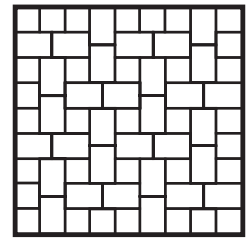

PAVER PATTERNS

BRIKSTONE

90° Herringbone

45° Herringbone

Basketweave

Running Bond

COTTAGESTONE

90° Herringbone
(6"x9" only)

90° Mod. Herringbone
(6"x6" + 6"x9")
75% 6x9, 25% 6x6

Running Bond
(6"x9" only)

Running Bond
(6"x6" + 6"x9")
60% 6x9, 40% 6x6

I-Pattern
(6"x6" + 6"x9")
75% 6x9, 25% 6x6

KINGSLAND

Random

EPICSTONE

Random