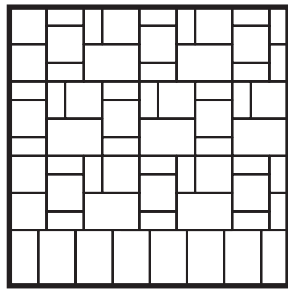

PAVER PATTERNS

BRIKSTONE

90° Herringbone

45° Herringbone

Basketweave

Running Bond

COTTAGESTONE

90° Herringbone
(6"x9" only)

90° Mod. Herringbone
(6"x6" + 6"x9")
75% 6x9, 25% 6x6

Running Bond
(6"x9" only)

Running Bond
(6"x6" + 6"x9")
60% 6x9, 40% 6x6

I-Pattern
(6"x6" + 6"x9")
75% 6x9, 25% 6x6

KINGSLAND

Random

EPICSTONE

Random