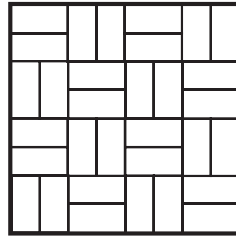

PAVER PATTERNS

BRIKSTONE

90° Herringbone

45° Herringbone

Basketweave

Running Bond

COTTAGESTONE

90° Herringbone
(6"x9" only)

90° Mod. Herringbone
(6"x6" + 6"x9")
75% 6x9, 25% 6x6

Running Bond
(6"x9" only)

Running Bond
(6"x6" + 6"x9")
60% 6x9, 40% 6x6

I-Pattern
(6"x6" + 6"x9")
75% 6x9, 25% 6x6

KINGSLAND

Random

EPICSTONE

Random