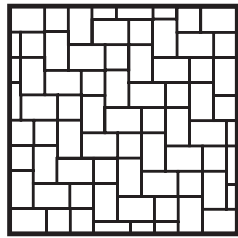

PAVER PATTERNS

BRIKSTONE

90° Herringbone

45° Herringbone

Basketweave

Running Bond

COTTAGESTONE

90° Herringbone
(6"x9" only)

90° Mod. Herringbone
(6"x6" + 6"x9")
75% 6x9, 25% 6x6

Running Bond
(6"x9" only)

Running Bond
(6"x6" + 6"x9")
60% 6x9, 40% 6x6

I-Pattern
(6"x6" + 6"x9")
75% 6x9, 25% 6x6

KINGSLAND

Random

EPICSTONE

Random