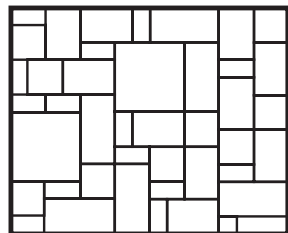

GRANDCAY

Random

Please visit www.eaglebayusa.com for more information and installation instructions.