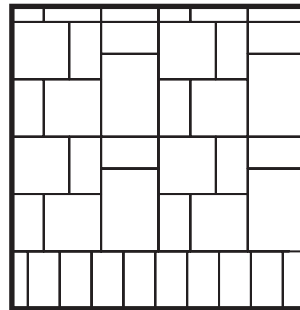

PAVER PATTERNS

BRIKSTONE

90° Herringbone

45° Herringbone

Basketweave

Running Bond

COTTAGESTONE

90° Herringbone
(6"x9" only)

90° Mod. Herringbone
(6"x6" + 6"x9")
75% 6x9, 25% 6x6

Running Bond
(6"x9" only)

Running Bond
(6"x6" + 6"x9")
60% 6x9, 40% 6x6

I-Pattern
(6"x6" + 6"x9")
75% 6x9, 25% 6x6

KINGSLAND

Random

EPICSTONE

Random