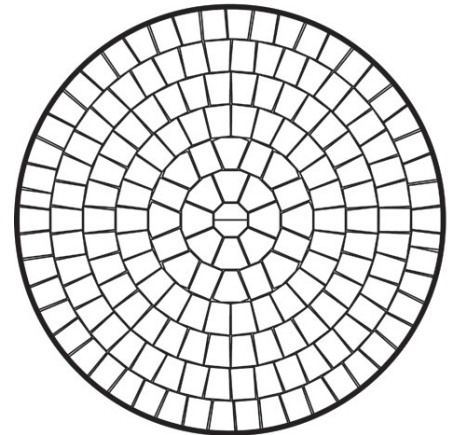

PAVER PATTERNS

BRIKSTONE

90° Herringbone

45° Herringbone

Basketweave

Running Bond

COTTAGESTONE

90° Herringbone
(6"x9" only)

90° Mod. Herringbone
(6"x6" + 6"x9")
75% 6x9, 25% 6x6

Running Bond
(6"x9" only)

Running Bond
(6"x6" + 6"x9")
60% 6x9, 40% 6x6

I-Pattern
(6"x6" + 6"x9")
75% 6x9, 25% 6x6

KINGSLAND

Random

EPICSTONE

Random

CIRCLESTONE

9.35' Diameter

GRANDCAY

Random

Please visit www.eaglebayusa.com for more information and installation instructions.