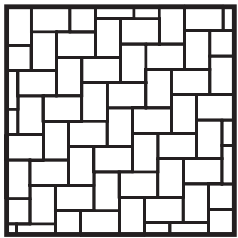

PAVER PATTERNS

BRIKSTONE

90° Herringbone

45° Herringbone

Basketweave

Running Bond

COTTAGESTONE

90° Herringbone
(6"x9" only)

90° Mod. Herringbone
(6"x6" + 6"x9")
75% 6x9, 25% 6x6

Running Bond
(6"x9" only)

Running Bond
(6"x6" + 6"x9")
60% 6x9, 40% 6x6

I-Pattern
(6"x6" + 6"x9")
75% 6x9, 25% 6x6

KINGSLAND

Random

EPICSTONE

Random