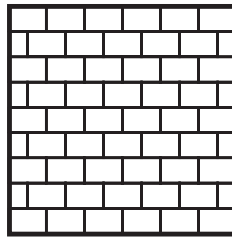

PAVER PATTERNS

BRIKSTONE

90° Herringbone

45° Herringbone

Basketweave

Running Bond

COTTAGESTONE

90° Herringbone
(6"x9" only)

90° Mod. Herringbone
(6"x6" + 6"x9")
75% 6x9, 25% 6x6

Running Bond
(6"x9" only)

Running Bond
(6"x6" + 6"x9")
60% 6x9, 40% 6x6

I-Pattern
(6"x6" + 6"x9")
75% 6x9, 25% 6x6

KINGSLAND

Random

EPICSTONE

Random