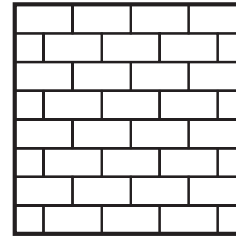

PAVER PATTERNS

BRIKSTONE

90° Herringbone

45° Herringbone

Basketweave

Running Bond

COTTAGESTONE

90° Herringbone
(6"x9" only)

90° Mod. Herringbone
(6"x6" + 6"x9")
75% 6x9, 25% 6x6

Running Bond
(6"x9" only)

Running Bond
(6"x6" + 6"x9")
60% 6x9, 40% 6x6

I-Pattern
(6"x6" + 6"x9")
75% 6x9, 25% 6x6

KINGSLAND

Random

EPICSTONE

Random